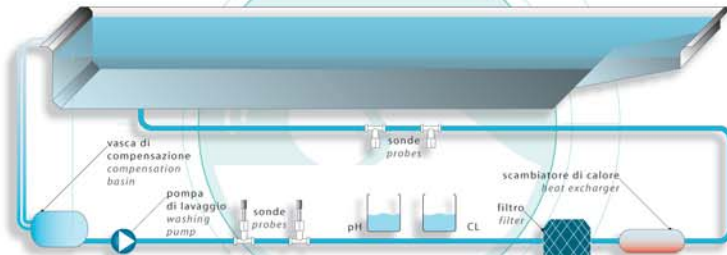

ELECTROMECHANIC DOSING PUMPS

- Piston and Hydraulic Diaphragm
- With Assembled Inverter, Hydraulic Sandwich Diaphragm with Spring Return Mechanism, Process Pumps with Positive Displacement

swimming pool products

ATHENA.PR series POMPA ELETTROMAGNETICA CON STRUMENTO pH/Rx

ELECTROMAGNETIC PUMPS WITH
pH/Rx INSTRUMENT

DI.FO series COLORIMETRO INDUSTRIALE A MICROPROCESSORE

MICROPROCESSOR INDUSTRIAL
CHLORINE METER

UV series